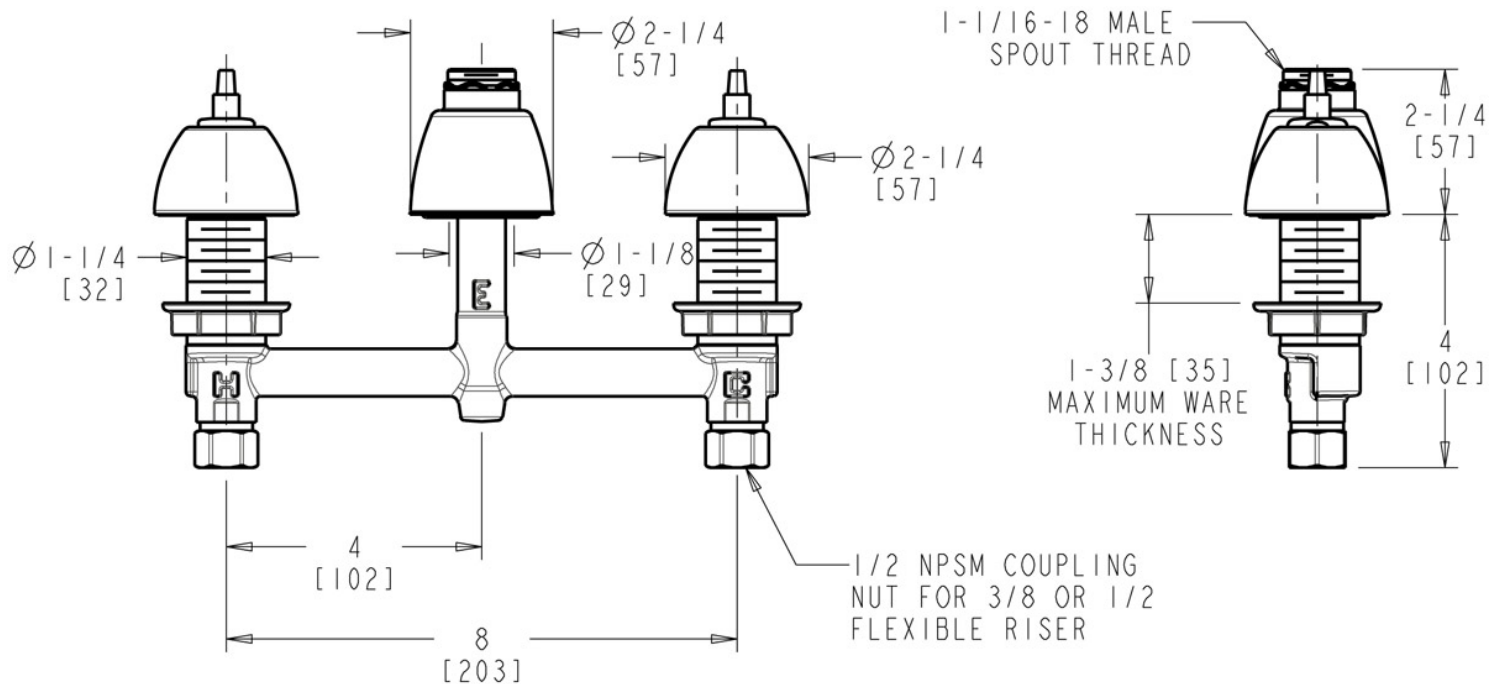

Manual Sink Faucets

786-LESHAB

Product Type

Deck-mounted manual sink faucet with 8" centers

Features & Specifications

- 8" fixed centers
- Quatern™ compression operating cartridge, left-hand
- Quatern™ compression operating cartridge, right-hand
- ECAST® design provides durable construction with total lead content equal to or less than 0.25% by weighted average
- Complies with the requirements of the Buy American Act of 1933.
- CFNow! Item Ships in 3 Days

2100 South Clearwater Drive
Des Plaines, IL
P: 847/803-5000
F: 847/803-5454
Technical: 800/TEC-TRUE
www.chicagofaucets.com

Architect/Engineer Specification

Chicago Faucets No. 786-LESHAB, Sink Faucet for hot and cold water, concealed deck-mount with 8" fixed centers, chrome plated. Quatum™ rebuildable compression cartridge, opens and closes 90°, closes with water pressure, features square, tapered stem. 1/2" NPSM supply inlets and coupling nut for 3/8" or 1/2" flexible riser. ECAST® construction with less than 0.25% lead content by weighted average.